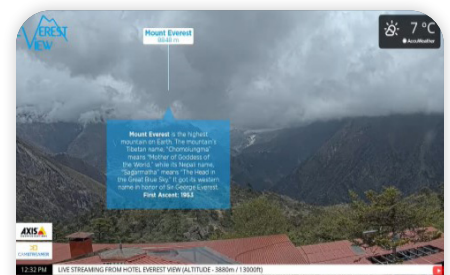

The main camera was a pan-tilt-zoom camera located on the stage overlooking the venue. The camera chosen for this task was the AXIS P5655-E PTZ Network Camera. This new addition to the Axis portfolio offers HDTV 1080p resolution with a 32x optical zoom and Lighfinder 2.0, an advanced technology for low-light images.

-  [PDF leaflet](#)
-  [Website link](#)
-  [Video](#)

Toya - quality video streaming of traffic for TV service

Accurate camera optics and video dynamic range enable effective monitoring of the traffic, while the entire system is based on the CamStreamer App. The camera system is cost effective and relatively easy to install and manage.

-  [PDF leaflet](#)
-  [Website link](#)

Live city camera in Venice, Italy

Live transmission is the Palazzo Bembo presentation with a view from the hotel room to Grand Canal. In this attractive way, they are attempting to attract new guests to their hotel, showing the beauty of Venice.

-  [PDF leaflet](#)
-  [Website link](#)
-  [Video](#)

Using CamStreamer Cloud and Panomax for the Promotion of Hotel Everest View

One of the biggest advantages of Nepal's Hotel Everest View is its location: situated within the Sagarmatha National Park at 13 000 ft (3 880 m) above sea level, the hotel offers a breath-taking view of the Himalayas.