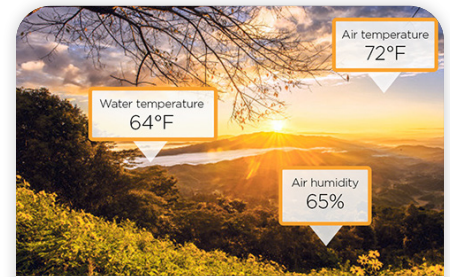

-  [PDF leaflet](#)
-  [Website link](#)

Flowmeter integration Showing volume data (of bier keg) into a video feed from the Axis camera

Showing volume data into a video feed from the Axis camera. Data are fetched from a Flowmeter sensor and send via Raspberry Pi into a camera and shown in the video.

-  [PDF leaflet](#)
-  [Website link](#)
-  [Video](#)

CamStreamer Solutions Catalog

PRODUCTS

Wall thermometer integration showing data fetched from a plugged temperature sensor

We developed a simple integration to visualize measurements of human body temperature by plugging a wall thermometer into a Raspberry Pi and connecting it to an AXIS camera via network.

-  [PDF leaflet](#)
-  [Website link](#)
-  [Video](#)

INTEGRATIONS

Offshore Cranes – Main hoist load visualization in the real-time video feed for immediate monitoring

Showing main hoist load data into a video feed from Axis camera. Data are fetched from crane sensor and shown in video.

-  [PDF leaflet](#)
-  [Website link](#)

LIVE-STREAMING

CamScripter App Integration with CHESTER IoT Hub Shows Data in a Live Stream

Showing temperature and humidity data into a video feed from Axis camera. Data are fetched from temperature sensors, sent via CHESTER IoT Hub and displayed in video.