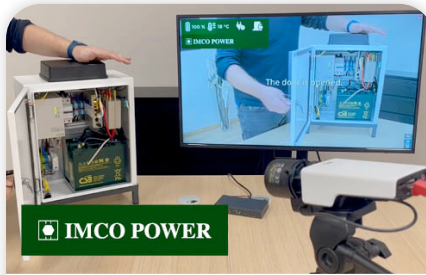

Create stunning unlimited time-lapses using your camera's maximum resolution up to 4K.

CamStreamer Solutions Catalog

PRODUCTS

INTEGRATIONS

LIVE-STREAMING

CamStreamer Video CheckPoint – Photo confirmation of barcode scanning & upload to the SharePoint and other spaces

Explore our Video CheckPoint surveillance for warehouses, retail, e-commerce operators, and shipping companies.

-  [PDF leaflet](#)
-  [Website link](#)
-  [Video](#)

Integrating SNMP/HTTP-Compatible Power Supplies with Axis Network Camera using CamStreamer apps

Integration of IMCO Power LS110 with Axis Network Cameras, using CamStreamer Apps, revolutionizes remote power supply monitoring by combining real-time data visualization and advanced event management.