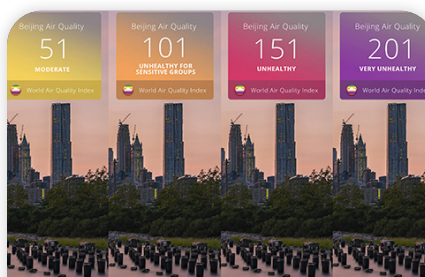

-  [PDF leaflet](#)
-  [Website link](#)

LIVE-STREAMING

CamScripter App Integration with CHESTER IoT Hub Shows Data in a Live Stream

Showing temperature and humidity data into a video feed from Axis camera. Data are fetched from temperature sensors, sent via CHESTER IoT Hub and displayed in video.

-  [PDF leaflet](#)
-  [Website link](#)

How to set-up integration of WeatherFlow meteo station with CamScripter App

How can local weather information be depicted in a live stream? Thanks to the CamScripter App, we're able to embed precise data into a live stream from any place.

-  [PDF leaflet](#)
-  [Website link](#)

Information on Air Quality Directly in the Live Stream Thanks to the CamScripter App

Showing widget with Air quality data into a video feed from Axis camera. Data are sent from World Quality Index and shown directly in video.