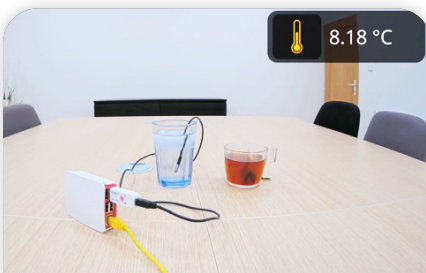

POS screen in the video – Monitor what’s happening at the checkout using ShareX and CamOverlay App

With the CamOverlay App on board the Axis camera and ShareX installed on the cashier PC, real-time POS screen data is displayed in the camera’s live video feed.

-  [PDF leaflet](#)
-  [Website link](#)
-  [Video](#)

Papago weather station integration displaying weather widget

Showing weather data into a video feed from an Axis camera. Data are fetched from local weather stations manufactured by Papago.

-  [PDF leaflet](#)
-  [Website link](#)

Thermometer sensor integration via RPi displays temperature changes directly in a video feed

Showing temperature data into a video feed from the Axis camera. Data are fetched from a USB temperature sensor send via Raspberry Pi into a camera and shown in the video.