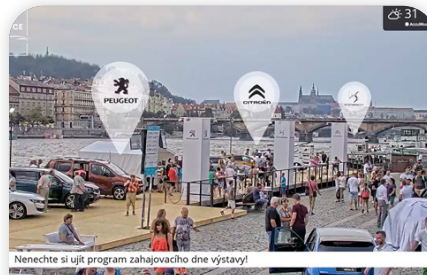

-  [PDF leaflet](#)
-  [Website link](#)
-  [Video](#)

The CamStreamer App helps improve communication and safety in crisis situations thanks to a solution

In the rear hatch of the incident command vehicles, an AXIS P12 (P12 MkII, P12M20) is installed together with the CamStreamer App. Other cameras can be placed on the windshield, dashboard, or roof of the vehicle, streaming video from it throughout the entire incident.

-  [PDF leaflet](#)
-  [Website link](#)

CamStreamer Solutions Catalog

PRODUCTS

INTEGRATIONS

LIVE-STREAMING

Baseball broadcasts made easy: picture-in-picture solution, almost plug-and-play level of simplicity

Baseball broadcasts of the Eagles Prague matches are now performed using two Axis IP cameras with installed CamStreamer App and CamOverlay App.

-  [PDF leaflet](#)
-  [Website link](#)
-  [Video](#)

Cars on Naplavka open-air show streamed via CamStreamer apps