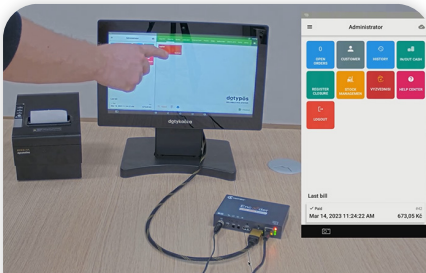

-  [PDF leaflet](#)
-  [Website link](#)
-  [Video](#)

USB thermometer data in video & events triggering to VMS using AXIS D3110 Connectivity Hub

Displaying real-time temperature data in an Axis camera's video feed, this integration harnesses a USB temperature sensor, feeds live readings into the video as an overlay graphic, and seamlessly communicates event-triggered information to the AXIS Camera Station or other VMS.

-  [PDF leaflet](#)
-  [Website link](#)
-  [Video](#)

Displaying electronic scale data in video in real time and triggering events to various VMS

Fetch scale data via Lantronix, display it in a video feed, and create a bookmark in any VMS (Milestone XProtect, AXIS Camera Station, etc.).

-  [PDF leaflet](#)
-  [Website link](#)
-  [Video](#)

CamStreamer Solutions Catalog

PRODUCTS

INTEGRATIONS

LIVE-STREAMING

POS screen in the video – Monitor what’s happening at the checkout using the Kiloview encoder

With the CamOverlay App on board, the Axis camera, and the cash register connected via Kiloview encoder, You can see real-time POS screen data displayed in the camera’s live video feed.

-  [PDF leaflet](#)
-  [Website link](#)
-  [Video](#)