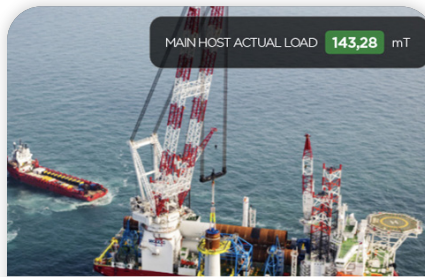

-  [PDF leaflet](#)
-  [Website link](#)

Flowmeter integration Showing volume data (of bier keg) into a video feed from the Axis camera

Showing volume data into a video feed from the Axis camera. Data are fetched from a Flowmeter sensor and send via Raspberry Pi into a camera and shown in the video.

-  [PDF leaflet](#)
-  [Website link](#)
-  [Video](#)

CamStreamer Solutions Catalog

PRODUCTS

Wall thermometer integration showing data fetched from a plugged temperature sensor

We developed a simple integration to visualize measurements of human body temperature by plugging a wall thermometer into a Raspberry Pi and connecting it to an AXIS camera via network.

-  [PDF leaflet](#)
-  [Website link](#)
-  [Video](#)

INTEGRATIONS

Offshore Cranes – Main hoist load visualization in the real-time video feed for immediate monitoring

Showing main hoist load data into a video feed from Axis camera. Data are fetched from crane sensor and shown in video.